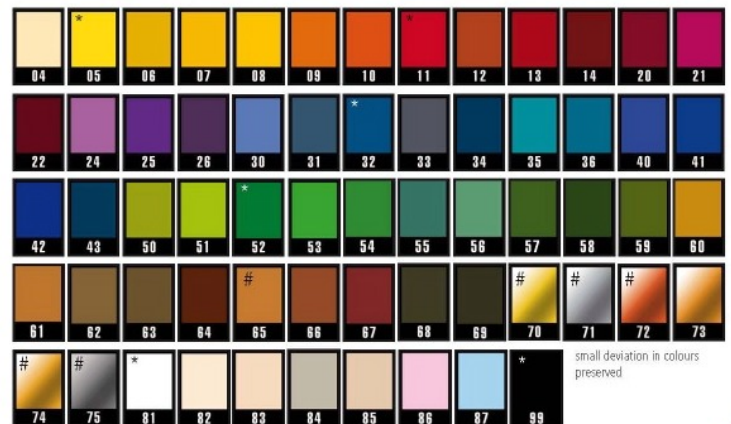

small deviation in colours preserved